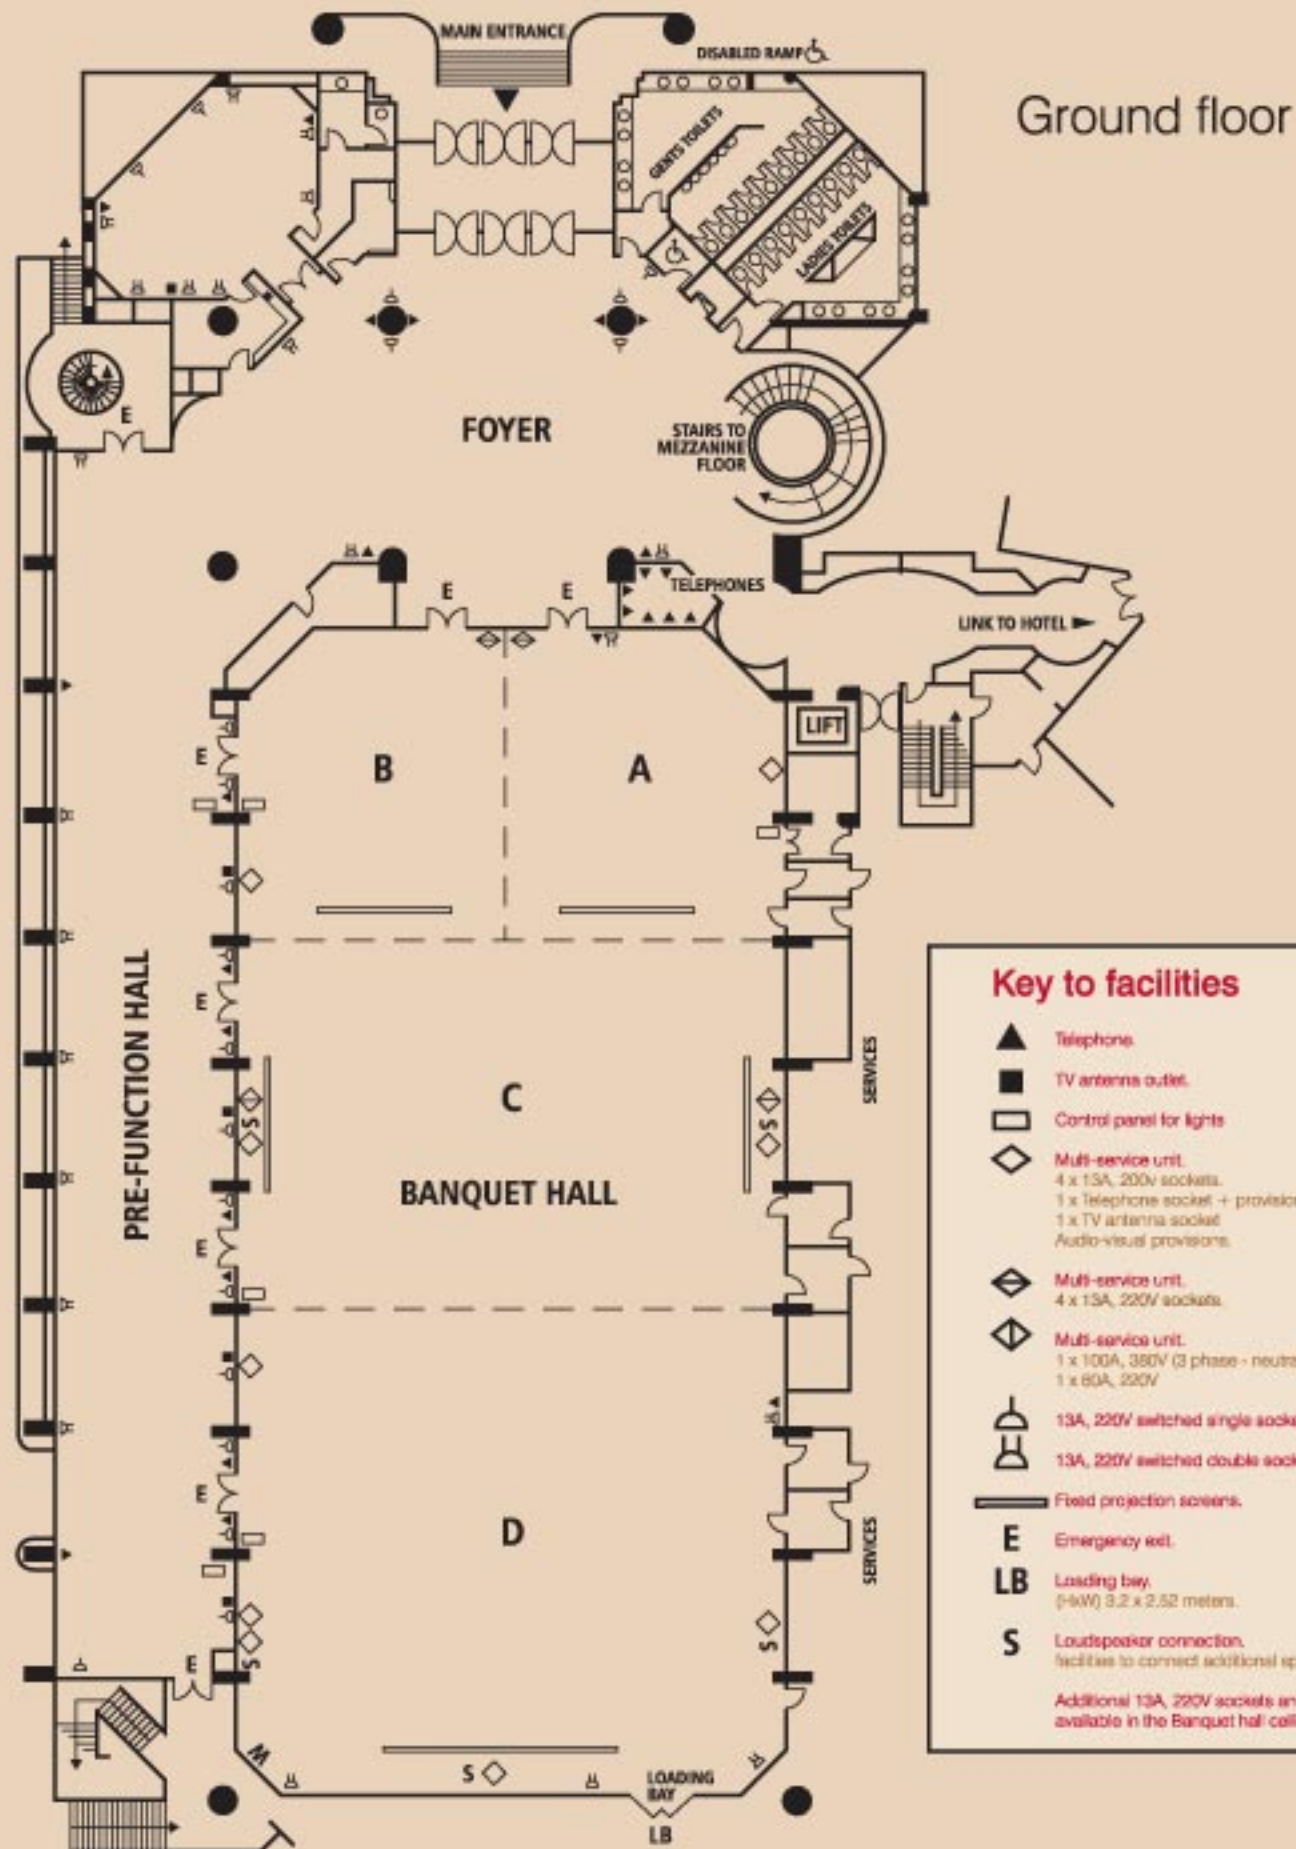

Meetings and Conferences

The main ballroom can be subdivided into 4 areas to cater for simultaneous functions, and also has a large foyer area and its own separate entrance with parking. Supporting the primary conference area of 1200 square meters, are 8 smaller meeting rooms, each offering natural daylight and the latest audio visual equipment.

Consult our layout on the next page to see which room would suit your needs.

Room Name	Reception	Theatre	Classroom	U-Shape	Boardroom	Banquet	Dimensions	Height	Door H/W	Natural Daylight	Location
Banquet hall (Total)	1200	1700	800	-	-	800	52.0x23.0	7.2	3.20x1.80		GRO
Banquet hall A	100	70	60	40	30	60	12.5x11.5	7.2	3.20x1.80		GRO
Banquet hall B	100	70	60	40	30	60	12.5x11.5	7.2	3.20x1.80		GRO
Banquet hall C	300	400	200	70	90	200	17.0x23.0	7.2	3.20x1.80		GRO
Banquet hall D	400	500	250	90	100	300	22.5x23.0	7.2	3.20x1.80		GRO
Boardrooms											
Boardroom 1	-	-	-	-	20	-	10.5x10.5	3	2.30x1.80	✓	MEZ
Boardroom 2	60	70	50	35	30	60	10.5x15.0	3	2.30x1.80	✓	MEZ
Boardroom 3	35	40	30	25	20	40	10.5x10.5	3	2.30x1.80	✓	MEZ
Meeting Rooms											
Meeting Room 4	-	15	-	-	8	-	4.5x5.0	2.9	2.18x0.79	✓	MEZ
Meeting Room 5	-	15	-	-	8	-	4.5x5.0	2.9	2.18x0.79	✓	MEZ
Meeting Room 6	-	30	20	15	20	-	4.5x10.5	2.9	2.18x0.79	✓	MEZ
Meeting Room 7	-	30	20	15	20	-	4.5x10.5	2.9	2.18x0.79	✓	MEZ
Meeting Room 8	-	15	-	-	10	-	4.5x5.0	2.9	2.18x0.79	✓	MEZ
Al Dar	100	80	50	30	25	80	13.4x9.2	2.8	2.30x1.64	✓	Main Lobby