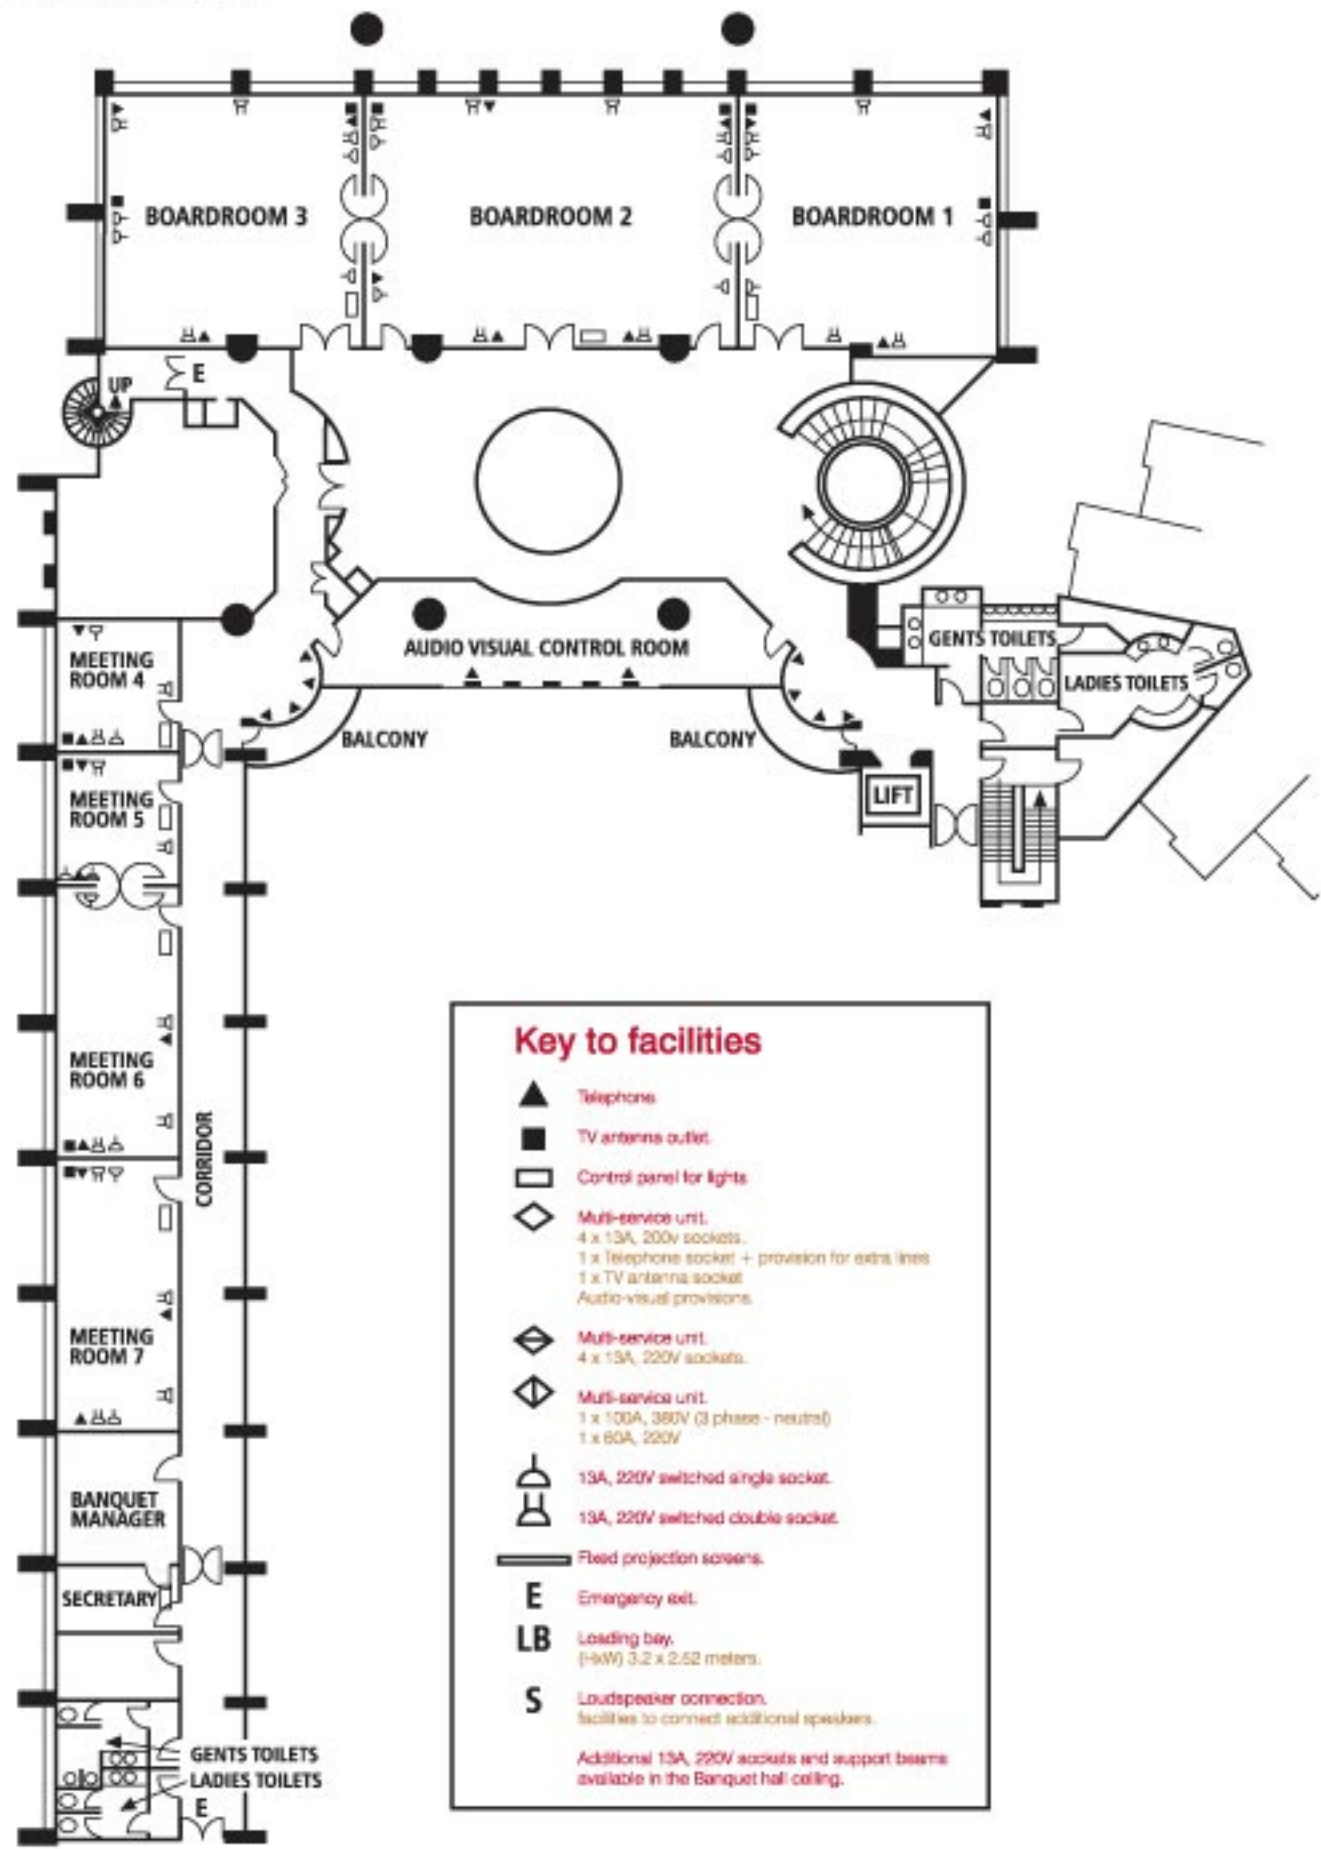

Mezzanine floor

Crowne Plaza Bahrain

P. O. Box 5831

Manama

Kingdom of Bahrain

Tel 00973 17531122

Fax 00973 17530154

reservations@cp-bahrain.com

www.cp-bahrain.com

Reservations toll free on U.A.E. 800 46 42 Saudi Arabia 800 89 71 465 Qatar 0800 97 12 34 Kuwait 473 21 00
Ext. 6233 Bahrain 80000 880 Jordan 0800 22 666 Egypt 0800 44 333 22 Oman 800 77 999 Pakistan 00800 909
71005 Lebanon (01) 426 801 ask for 866 866 7556